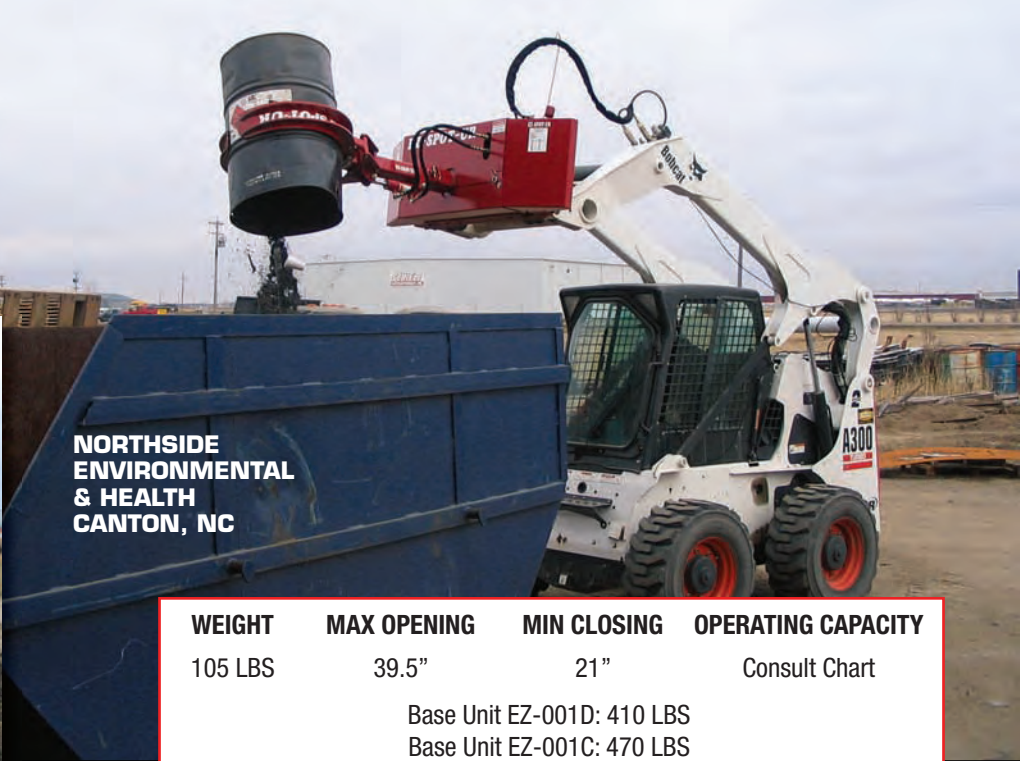

NORTHSIDE ENVIRONMENTAL & HEALTH
CANTON, NC

WEIGHT	MAX OPENING	MIN CLOSING	OPERATING CAPACITY
105 LBS	39.5"	21"	Consult Chart

Base Unit EZ-001D: 410 LBS
Base Unit EZ-001C: 470 LBS

Handles 55 gal., 30 gal., and Plastic Barrels Securely

**Barrel Handler Shoe
EZ-P002**