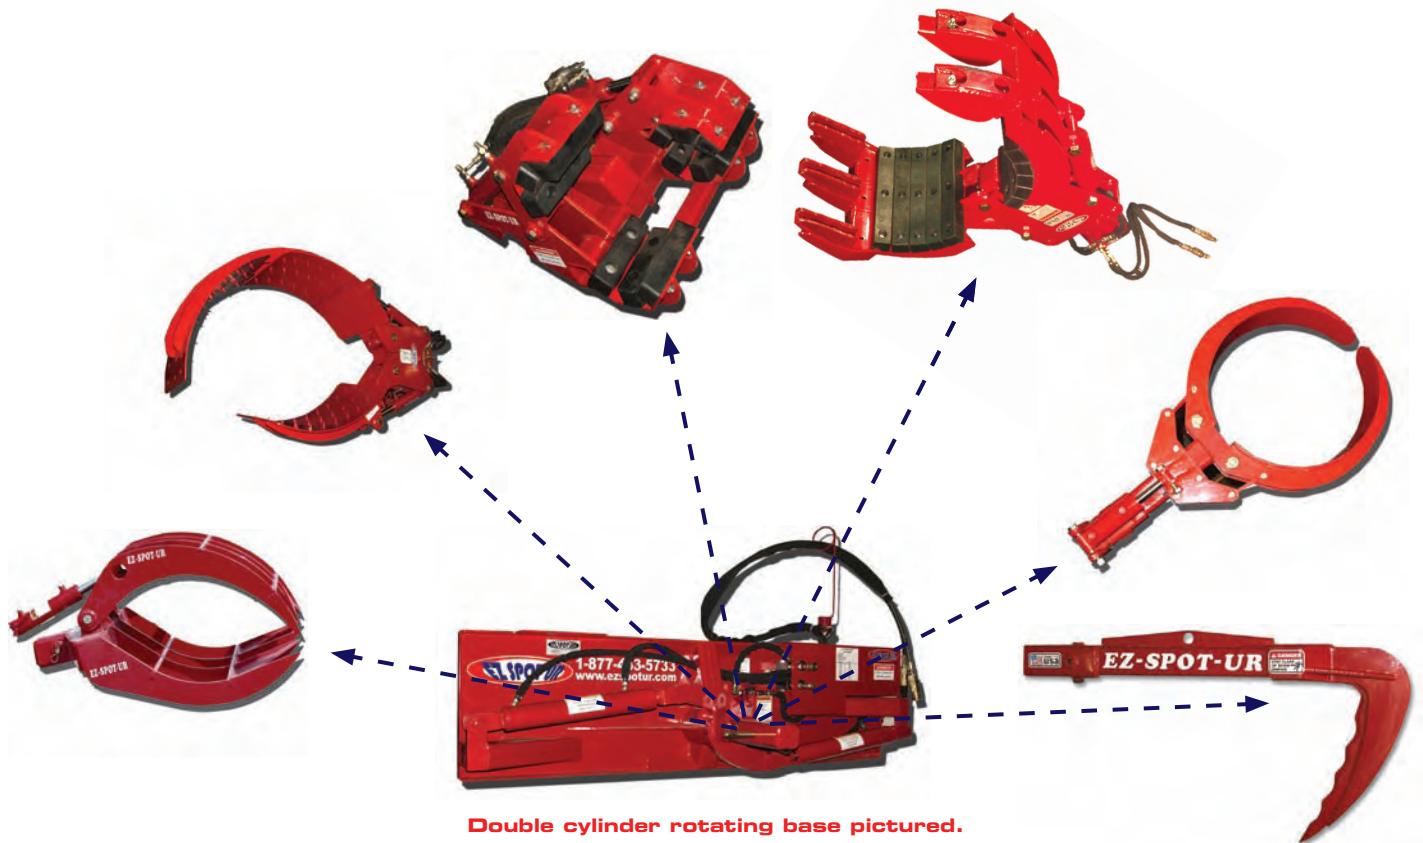

## ATTACHMENTS

# Interchangeable Rotatable Tool Head

[www.ezspotur.com](http://www.ezspotur.com) • 1-877-433-5733

Tool pictured with rock tips.  
Rubber tips available for trees.

**Double cylinder rotating base pictured.  
Non-rotating base and chain rotating base also available.  
(Chain rotation base sold strictly with barrel handler)**