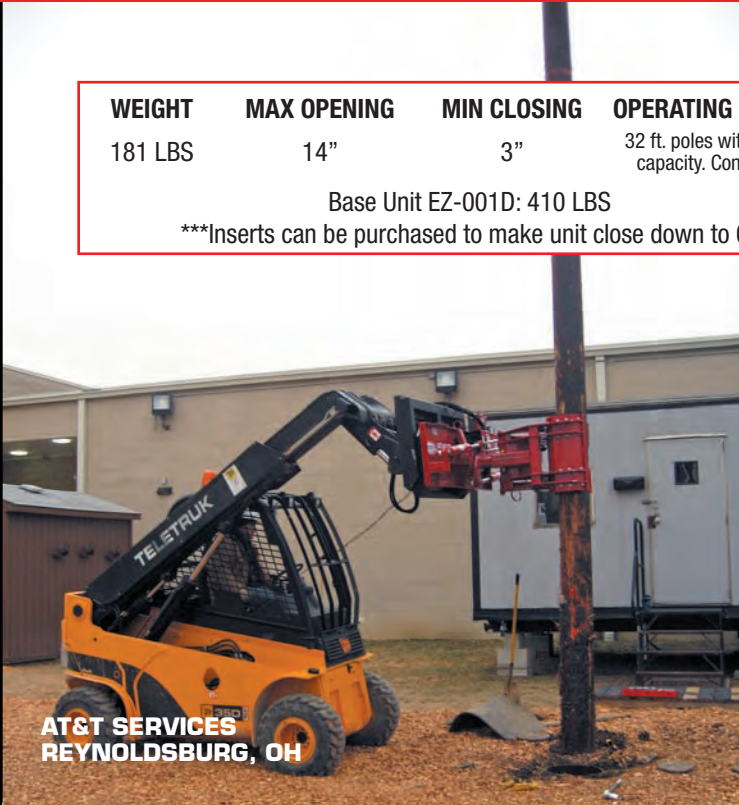

Rotating Pole Setter EZ-0008

www.ezspotur.com • 1-877-433-5733

WEIGHT	MAX OPENING	MIN CLOSING	OPERATING CAPACITY
181 LBS	14"	3"	32 ft. poles with operating capacity. Consult chart.
Base Unit EZ-001D: 410 LBS			
***Inserts can be purchased to make unit close down to 0"