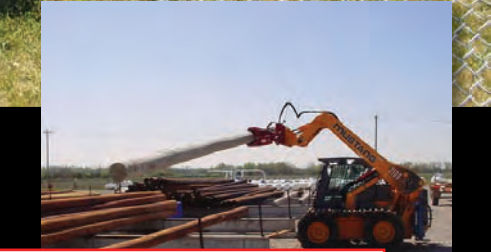

# Rotating Pole Setter EZ-0008

www.ezspotur.com • 1-877-433-5733

FM FENCE  
FARGO, ND

WEIGHT	MAX OPENING	MIN CLOSING	OPERATING CAPACITY
181 LBS	14"	3"	32 ft. poles with operating capacity. Consult chart.
Base Unit EZ-001D: 410 LBS			
***Inserts can be purchased to make unit close down to 0"			